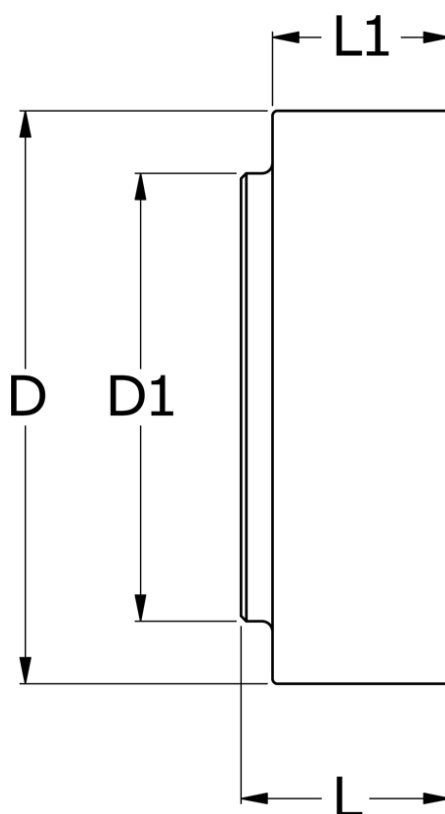

Data Sheet

Article number: 330640001A

Description: Coupling N-Eupex str. 400
Part 1 (incl. rubber) without bore

Measures

D	= 400
D1	= 250
L	= 160
L1	= 78
Max bore	= 150
Torque (N m)	= 10300